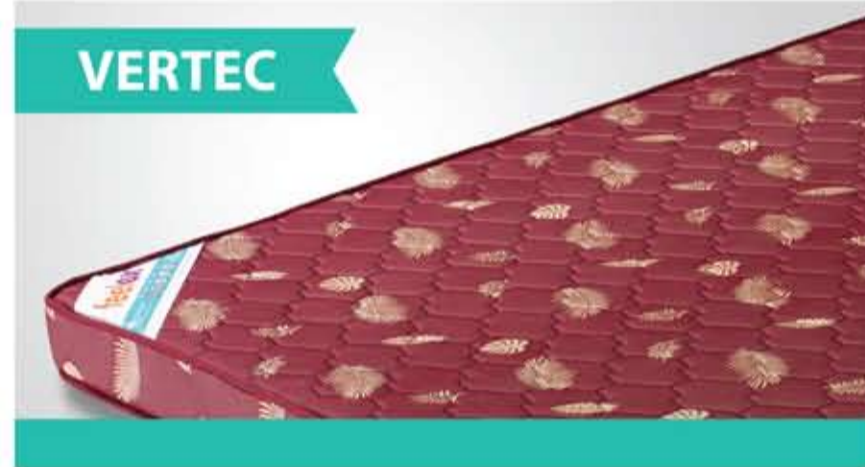

feellexTM

M A T T R E S S

WAKE UP FULL OF LIFE

ORTHO RANGE

SPINETEC

- 5" Coir mattress sandwiched with HD Bonded Foam for uniform firmness & support
- HD PU foam quilting gives extra cushioning
- Premium finish, breathable knitted tapestry
- Perfect support for your back
- 5 years replacement guarantee

VERTEC

- A mattress designed for extra firmness with high density bonded foam
- Premium Knitted fabric quilted with soft flexible PUF on both sides
- Available in 4.5" thickness
- 5 years replacement guarantee

PEF RANGE

FIRMTEC

- 3-layered mattress with rubberised coir on top for natural support
- Middle layer PEF ensures greater hygiene and better support
- Bonded foam layer at the bottom supports body weight and ensures extra firmness
- PU foam quilting on both sides giving you the extra comfort
- Available in 4" & 5" thickness
- 3 years Warranty

TLC

- Coir mattress sandwiched with PEF for greater hygiene & better support
- PU foam quilting on both sides ensures extra comfort
- Available in 4" & 5" thickness
- 3 years Warranty

CHEER

- 3-layered mattress with rubberised coir on top for maximum support
- Middle layer PEF ensures greater hygiene and better support
- HD PU foam is support core for effective body comfort
- PU foam quilting on both sides for extra comfort
- Available in 4" & 5" thickness
- 3 years Warranty